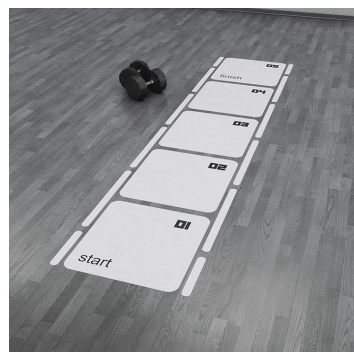

Printed Graphics and Logos:

Engineered graphics, extreme durability, self adhesive, easy installation, and can be added to a new or existing floor.

5D Drill
48" x 48"
ADS-5DOTDRL

Ladder HD
180" x 18"
ADS-LDR15HD

Big Dots
122" x 36"
ADS-BDOTS

Compass Target
54" x 54"
ADS-COMPT4

Box Sprint
24" x 295"
ADS-BXSPRINT-17

Double Ladder HD
35" x 126"
ADS-DBLLADHD10

Agility 5
30" x 127"
ADS-5SQAGLTY

9 Square
66" x 66"
ADS-9SQ