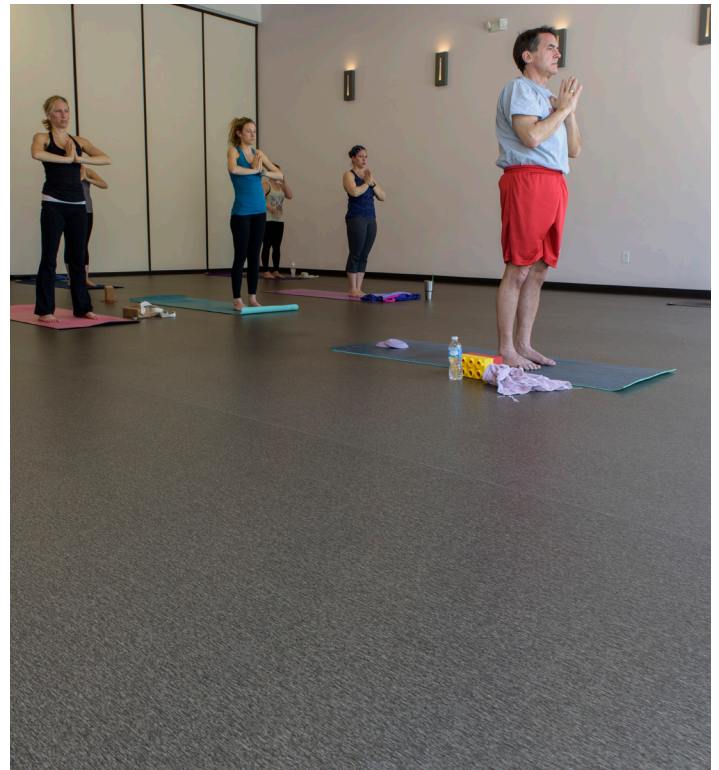

In the former studio, "we had some issues with the room being big and bouncy," said Taylor. "We thought that a surface with a

"This floor gives me peace of mind to know I am providing my students with the safest and highest quality experience."

rubber backing would help with acoustic issues." In addition to creating a quiet environment, Strait Rx is comfortable to exercise on and is safe for yogis of all ages.

"The yoga world is growing and aging," said Taylor. "Some early adopters are getting a little older and want to have a softer surface to practice on. While this surface [Strait Rx] is soft, it's also easy to balance on. It's better for your joints. It's softer for the teacher's calf muscles and arches. It [this floor] gives me peace of mind to know I am providing my students with the safest and highest quality experience."

In addition to these benefits, Strait Rx is also easy to clean. "We teach a hot style of yoga," said Taylor. "This surface is more sanitary than others, because it doesn't have the cracks and crevices of a bamboo or hardwood floor to capture sweat and mop water.

So how are EPY's customers responding to the new surfacing, compared to what they had at their former location? "They love

the product," said Mathers. "They think it's easy to practice and somehow sense they are being cared for in the best possible way."

Taylor adds, "I have friends [other yoga teachers] that have experienced my floor and have put it in their studios in other cities. The trend in yoga is for studios to install wood or bamboo. Owners want something that is eco-friendly." And with ECOsurfaces they get it all: a safe, ergonomic and acoustic surface that is made from composition rubber.

As for Taylor, she is an ECOsurfaces' customer for life. "I would always want it in my yoga space," said Taylor. "I will install it any future studios."