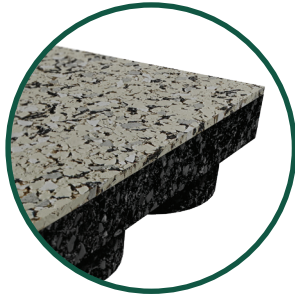

ECOmax

24" (610mm) x 24" (610mm)
Thickness: 1" (25.4mm)

24" (610mm) x 24" (610mm)
Thickness: 2.5" (63.5mm) (Minimums apply)