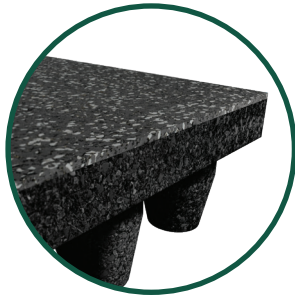

ecosurfaces.com • 833-888-1760

ecosurfaces

ECOmax

24" (610mm) x 24" (610mm)
Thickness: 1" (25.4mm)

24" (610mm) x 24" (610mm)
Thickness: 2.5" (63.5mm) (Minimums apply)

ECOdB

2.5" x 24" (61cm) x 24" (61cm)

ECOfit-Turf