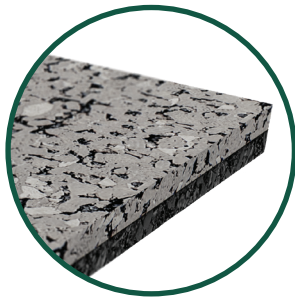

At a Glance

Wellness Collection Products

Vinyl Rx Collection

6' (1.83m) x 30' (9.14m)
Thickness: 7mm
2mm surface layer, 5mm VCR base layer

ECOfit

48" (1.22m) x 25 (7.6m) linear feet
Thickness: 8.2mm
3.2mm surface layer, 5mm VCR base layer*

ECOfit Plus

48" (1.22m) x 25 (7.6m) linear feet
Thickness: 15.2mm
3.2mm surface layer, 12mm VCR base layer*

23" (580mm) x 23" (580mm)
Thickness: 15.2mm
3.2mm surface layer, 12mm VCR base layer*

ECO nights

48" (1.22m) x 25 (7.6m) linear feet
Thickness: 8mm VCR

For product questions contact your local ECOsurfaces agent or visit ecosurfaces.com

**Backing can be sold separately. Minimum order for laminated material required.*

ecosurfaces.com • 833-888-1760

ecosurfaces

ECOmax

24" (610mm) x 24" (610mm)
Thickness: 1" (25.4mm)

24" (610mm) x 24" (610mm)
Thickness: 2.5" (63.5mm) (Minimums apply)

ECOdB

2.5" x 24" (61cm) x 24" (61cm)

ECOfit-Turf