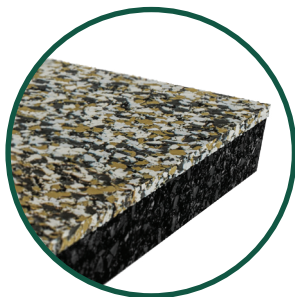

At a Glance

Wellness Collection Products

Vinyl Rx Collection

6' (1.83m) x 30' (9.14m)
Thickness: 7mm
2mm surface layer, 5mm VCR base layer

ECOfit

48" (1.22m) x 25 (7.6m) linear feet
Thickness: 8.2mm
3.2mm surface layer, 5mm VCR base layer*

ECOfit Plus

48" (1.22m) x 25 (7.6m) linear feet
Thickness: 15.2mm
3.2mm surface layer, 12mm VCR base layer*

23" (580mm) x 23" (580mm)
Thickness: 15.2mm
3.2mm surface layer, 12mm VCR base layer*

ECO nights

48" (1.22m) x 25 (7.6m) linear feet
Thickness: 8mm VCR

For product questions contact your local ECOsurfaces agent or visit ecosurfaces.com

**Backing can be sold separately. Minimum order for laminated material required.*