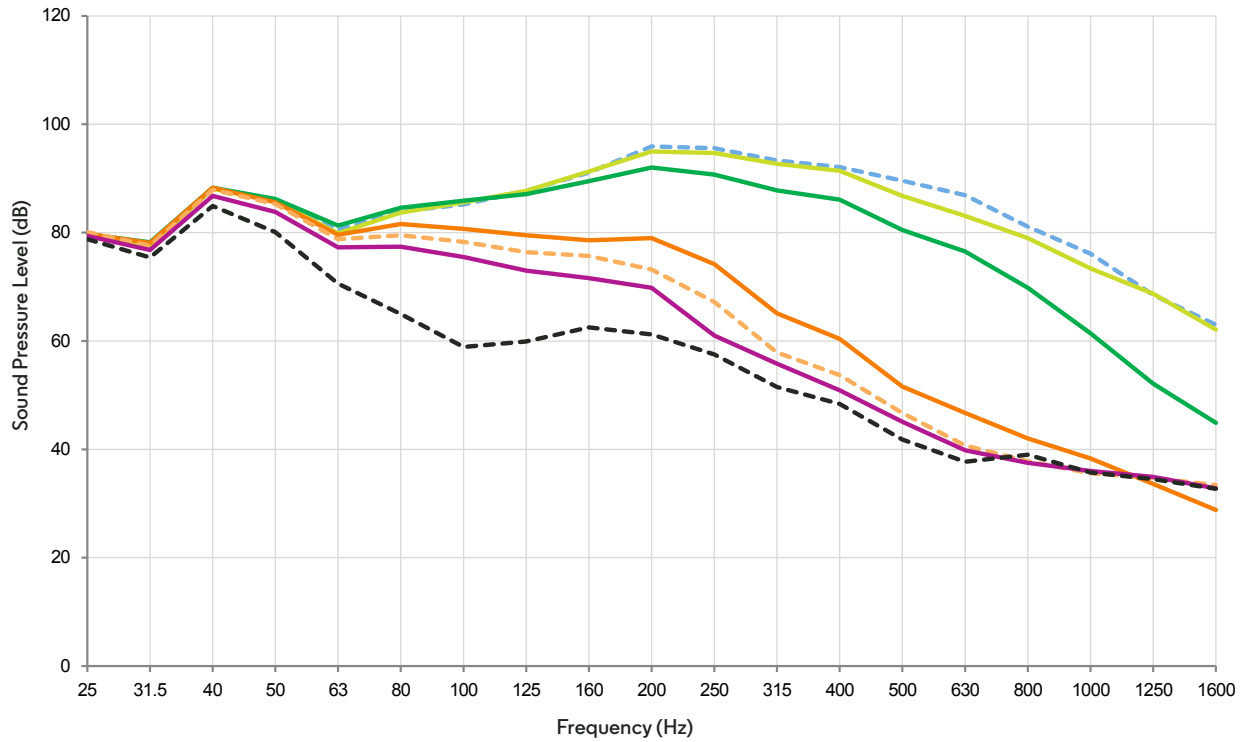

# Acoustical Data Sheet: Heavy Impact Testing

Ecore Commercial is proud to offer heavy impact testing for some of its best-selling surfaces. Whether you're attending a business meeting in a hotel or taking a yoga class in your corporate gym, no one wants to hear unwanted noises. The Ecore Commercial surfaces presented here isolate impacts, making spaces quieter.

SOUND LEVELS

Sound Data

Vibration Data

Sound Data

Vibration Data