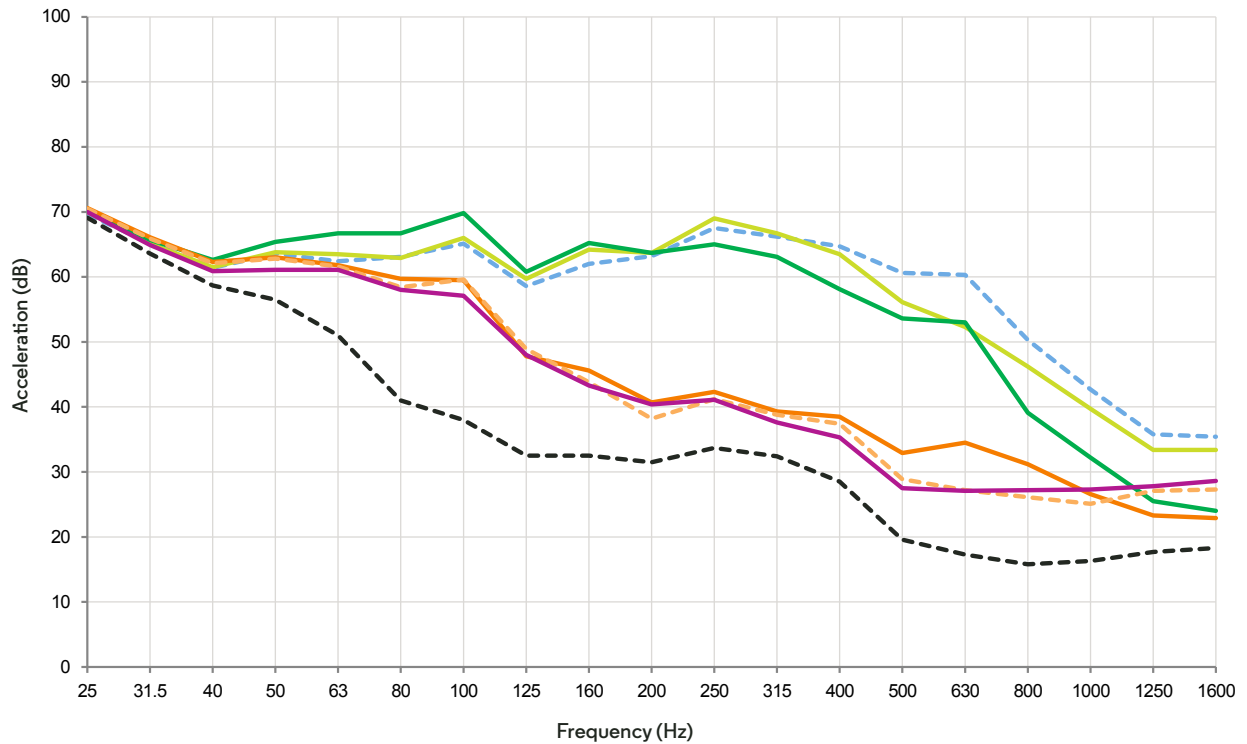

# Acoustical Data Sheet: Heavy Impact Testing

Ecore Commercial is proud to offer heavy impact testing for some of its best-selling surfaces. Whether you're attending a business meeting in a hotel or taking a yoga class in your corporate gym, no one wants to hear unwanted noises. The Ecore Commercial surfaces presented here isolate impacts, making spaces quieter.

SOUND LEVELS

Sound Data

Vibration Data

Sound Data

Vibration Data